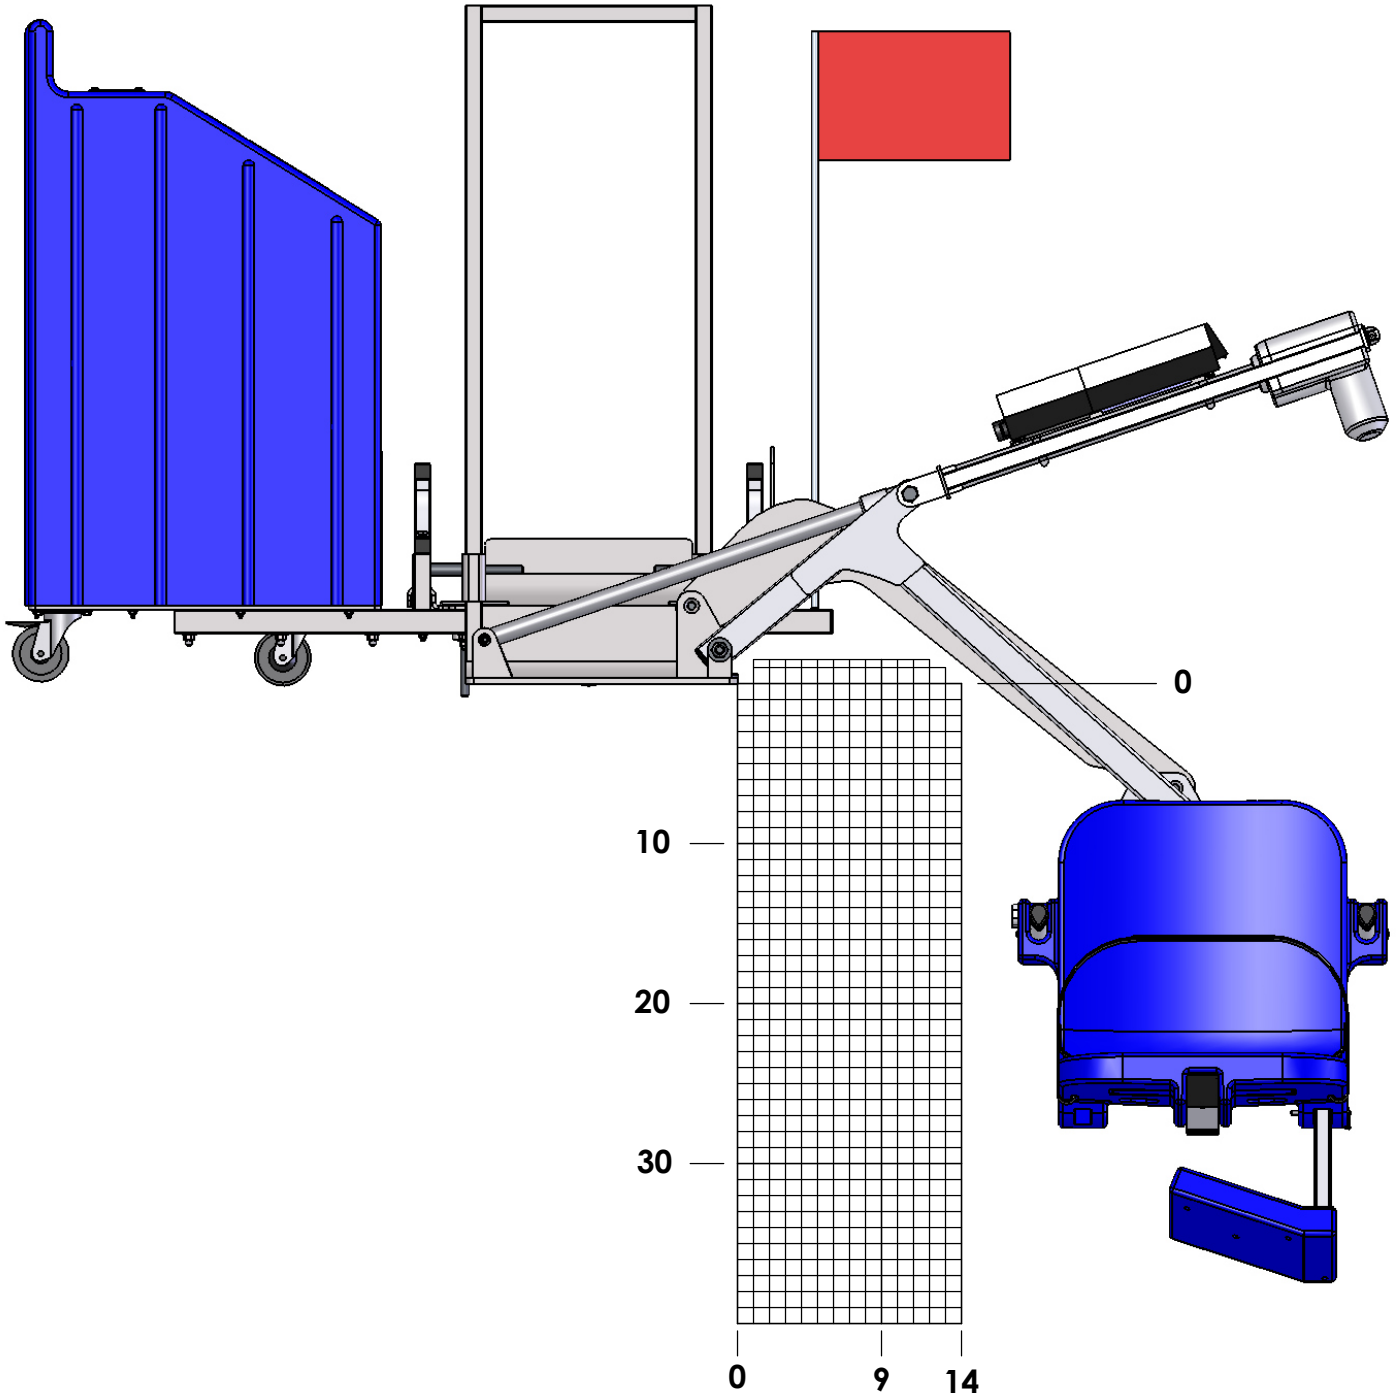

PATRIOT-AT LIFT GRAPH

MINIMUM SETBACK = 9"
 MAXIMUM SETBACK = 14"

DRAW YOUR PROFILE ON THE GRAPH USING THE FRONT ANCHOR LOCATION AS YOUR STARTING POINT. ALL GRAPH LINES ARE IN 1" INCREMENTS EXCEPT FOR THE TOP OF THE 1.50" BULLNOSE.

9889 GARRYMORE LANE
 MISSOULA, MT 59808
 (406) 549-0769
 FAX (406) 549-2602

PRODUCT:		PATRIOT-AT	
PART #:		F-12PPL-HD-AT1	
SCALE:	1:12	DATE:	12/23/2016
DRAWN BY:	KR	REVISION:	A